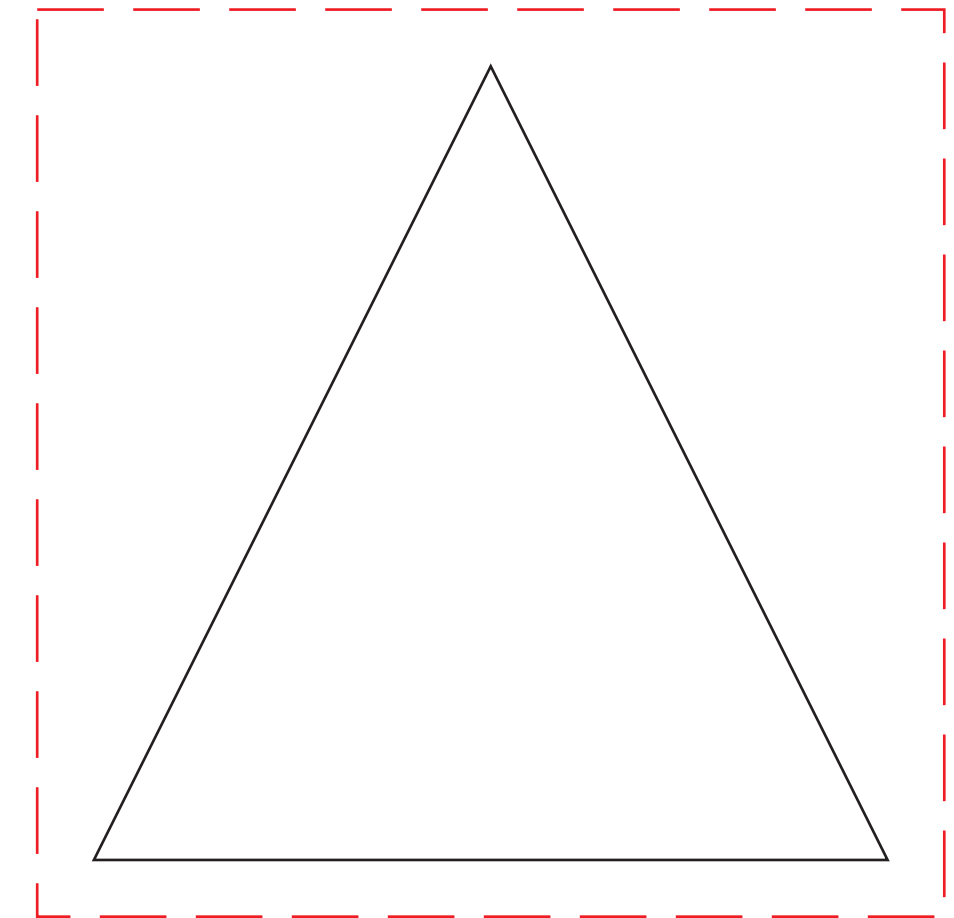

A-FRAME BANNER

Actual Size: 9 ft x 3 ft x 3 ft

Please be advised, templates are set at 1-10th of final size.

CREATE ART EDGE-TO-EDGE

----- Line Represents Bleed Area