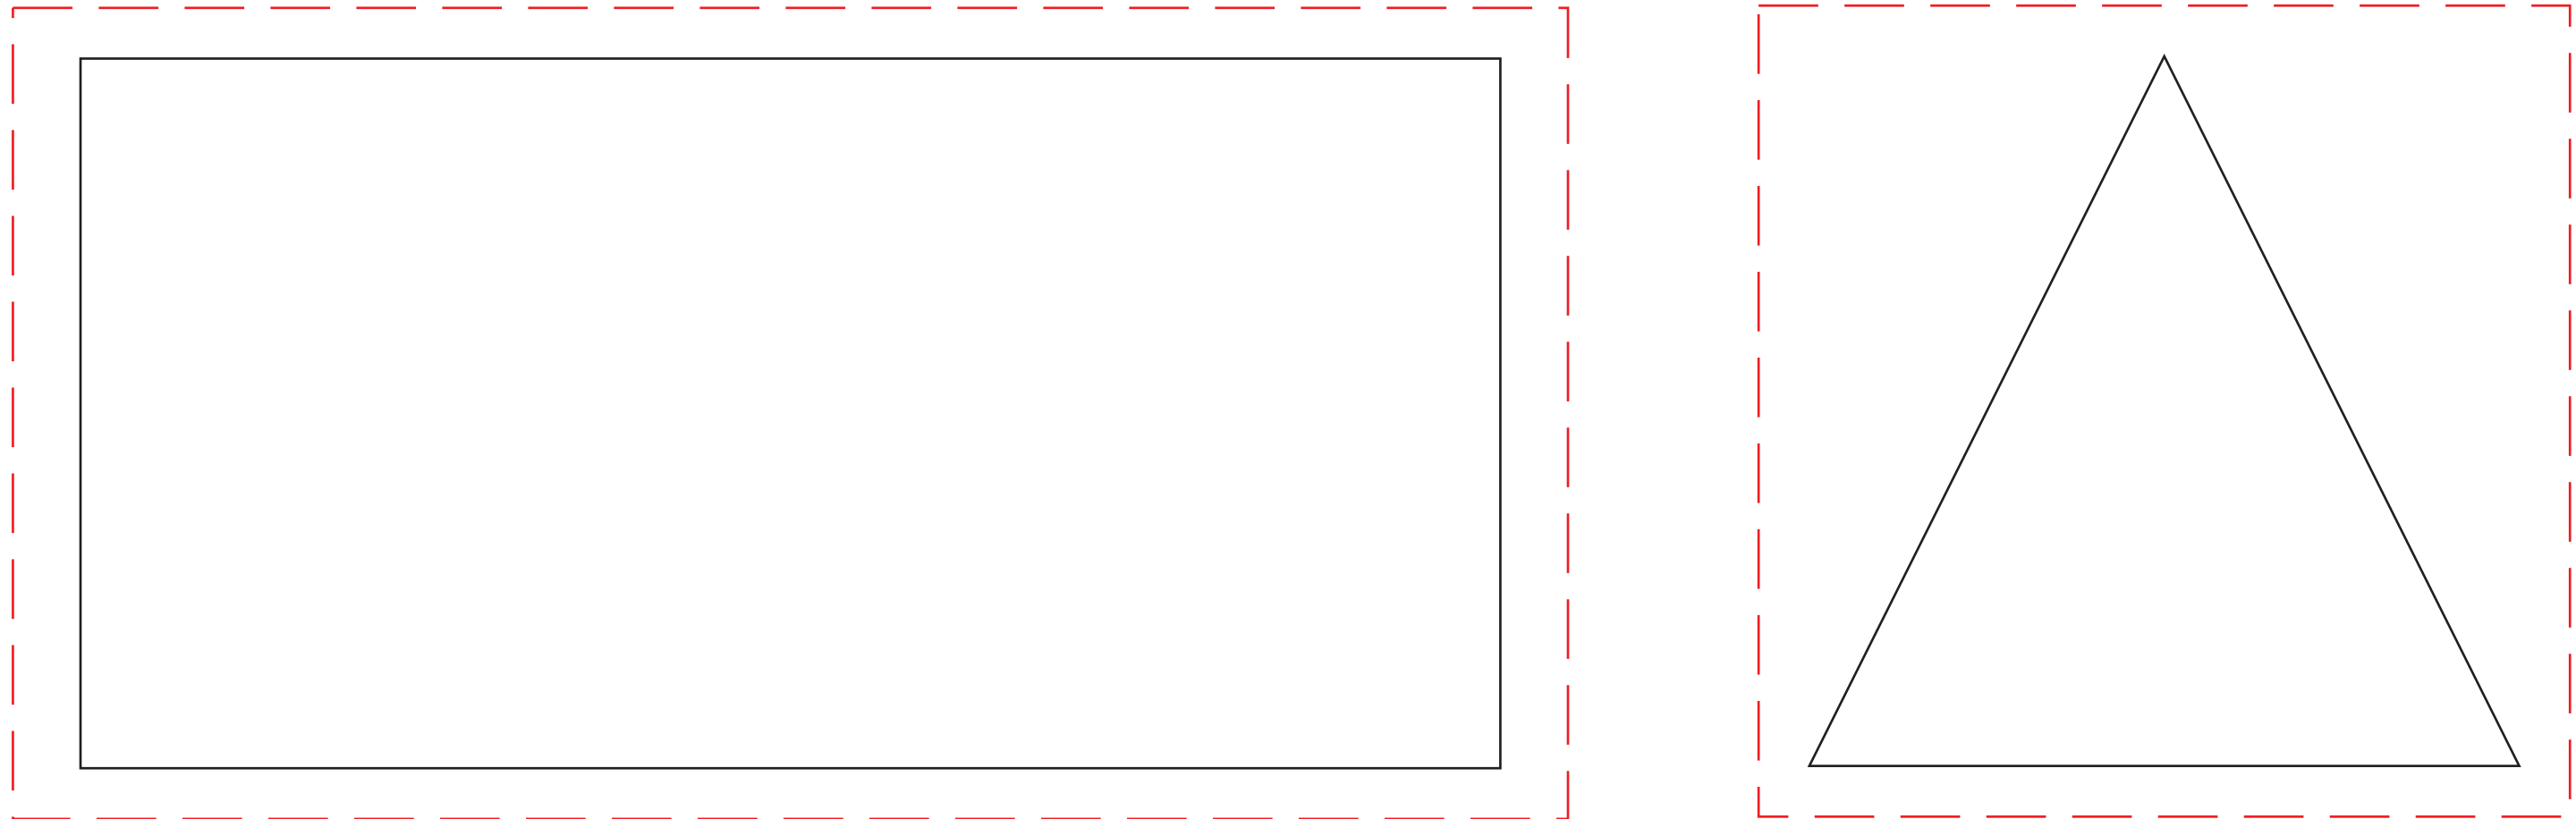

# A-FRAME BANNER

Actual Size: 6 ft x 3 ft x 3 ft

**Please be advised, templates are set at 1-10th of final size.**

CREATE ART EDGE-TO-EDGE    **-----** Line Represents Bleed Area